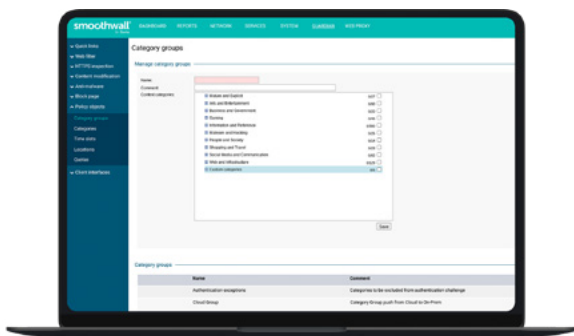

How it works

Smoothwall Hybrid Filter is unlike any other filter in education. It assesses the permissibility of a web page, not by referencing published blocklists, as with some Filters, but by evaluating its content, context and construction at the point of request.

This means harmful content is blocked the second it goes live. The hours, days, weeks and sometimes months required by other filters to recognise and block inappropriate content, time in which children are exposed to it, is a non issue with Smoothwall. Students are protected in real-time, all of the time. No matter the content, no matter when it went live.

Smoothwall Hybrid Filter also comes with deep granular controls enabling schools to determine who sees what, where and when enabling safe, age appropriate online experiences for every student in every education environment.

Smoothwall Hybrid Filter features & benefits

Highest possible safety:

- ✓ **Consistent safety levels on-premise and cloud**
Protects devices, (including iPads), whether on-premise or cloud, with 100% genuine real-time, content-aware filtering. Same location, same devices, same best-in-class filtering capability. No compromises.
- ✓ **Ensures all devices are cloud compatible**
Provides coverage for all devices, anywhere through a device agnostic on-premise appliance. Enables real-time, agile deployment of our cloud infrastructure from a single dashboard.
- ✓ **On- and off-network, filtering and reporting at all times**
Ensure your students are safe and on-track no matter what network they are connected to. Protects all devices, at all times including Windows, Chromebooks, MAC and iPads.
- ✓ **Least risk of data loss**
Stores data logs on-premise and in the cloud for added security and easy access in the event of a cloud hosting interruption. Minimises the risk of data loss.