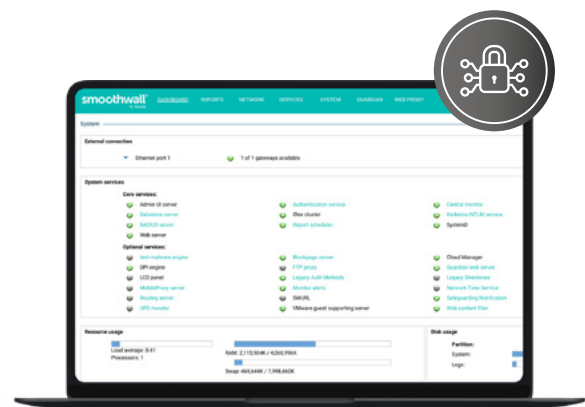

Smoothwall Hybrid Filter

The safest, most secure hybrid filter in UK Education.
Combines the pioneering benefits of our on-premise Filter
with the flexibility of the cloud.

About Smoothwall Filter

Smoothwall Hybrid Filter has at its core all the pioneering benefits of our on-premise Filter with additional, important features. It provides the safest filtering possible whilst allowing students the richest, online learning experience - with no compromises on either side.

We call this balance SafeLearn and it's the highest standard of filtering in UK education.

Maximum
Safety

Rich Learning
Experience

Trusted by 1 in 3 schools, Smoothwall Hybrid Filter is part of our Prevention & Enablement suite of solutions.

How it works

Smoothwall Hybrid Filter is unlike any other filter in education. It assesses the permissibility of a web page, not by referencing published blocklists, as with some Filters, but by evaluating its content, context and construction at the point of request.

This means harmful content is blocked the second it goes live. The hours, days, weeks and sometimes months required by other filters to recognise and block inappropriate content, time in which children are exposed to it, is a non issue with Smoothwall. Students are protected in real-time, all of the time. No matter the content, no matter when it went live.